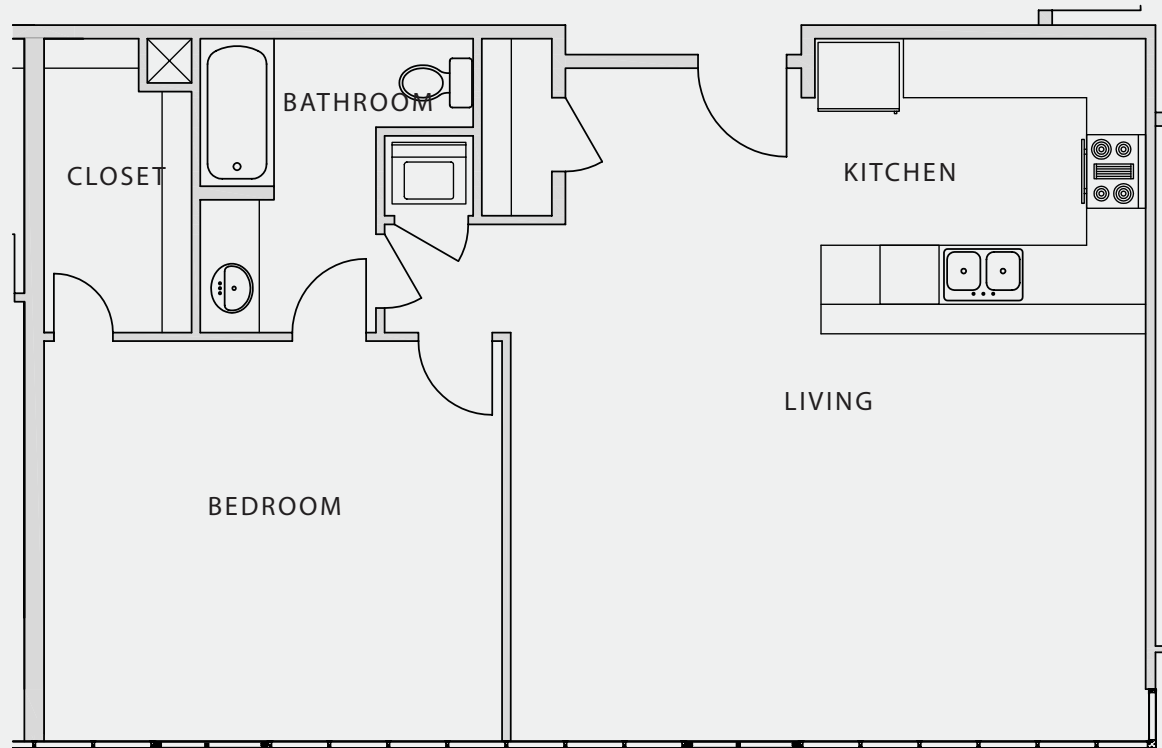

the **Village**
on congress

UNIT H4 - Flat

1 BEDROOM | 1 BATH

TOTAL | 909 SF

VILLAGEONCONGRESS.COM

[KALWALL]

SALES + MARKETING BY

A
RICHARD COONS
Project

The unit or units shown herein are merely approximations and do not reflect the as-built dimensions of the same. The as-built dimension and size of the unit or units may vary from dimension and size reflected hereon.