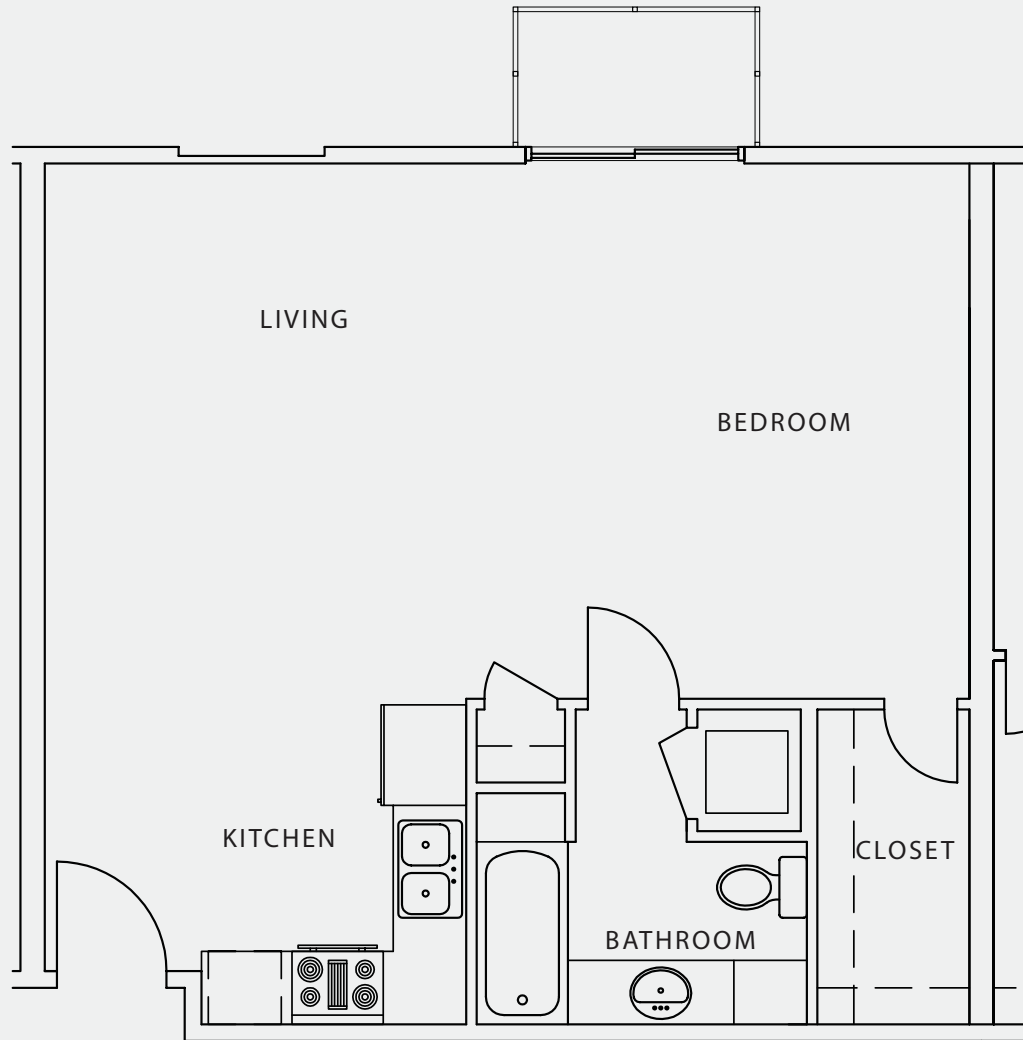

## UNIT H3 B- Flat

1 BEDROOM | 1 BATH

LIVING | 625 SF

BALCONY | 26 SF

VILLAGEONCONGRESS.COM

SALES + MARKETING BY

A  
**RICHARD COONS**  
Project

The unit or units shown herein are merely approximations and do not reflect the as-built dimensions of the same. The as-built dimension and size of the unit or units may vary from dimension and size reflected hereon.