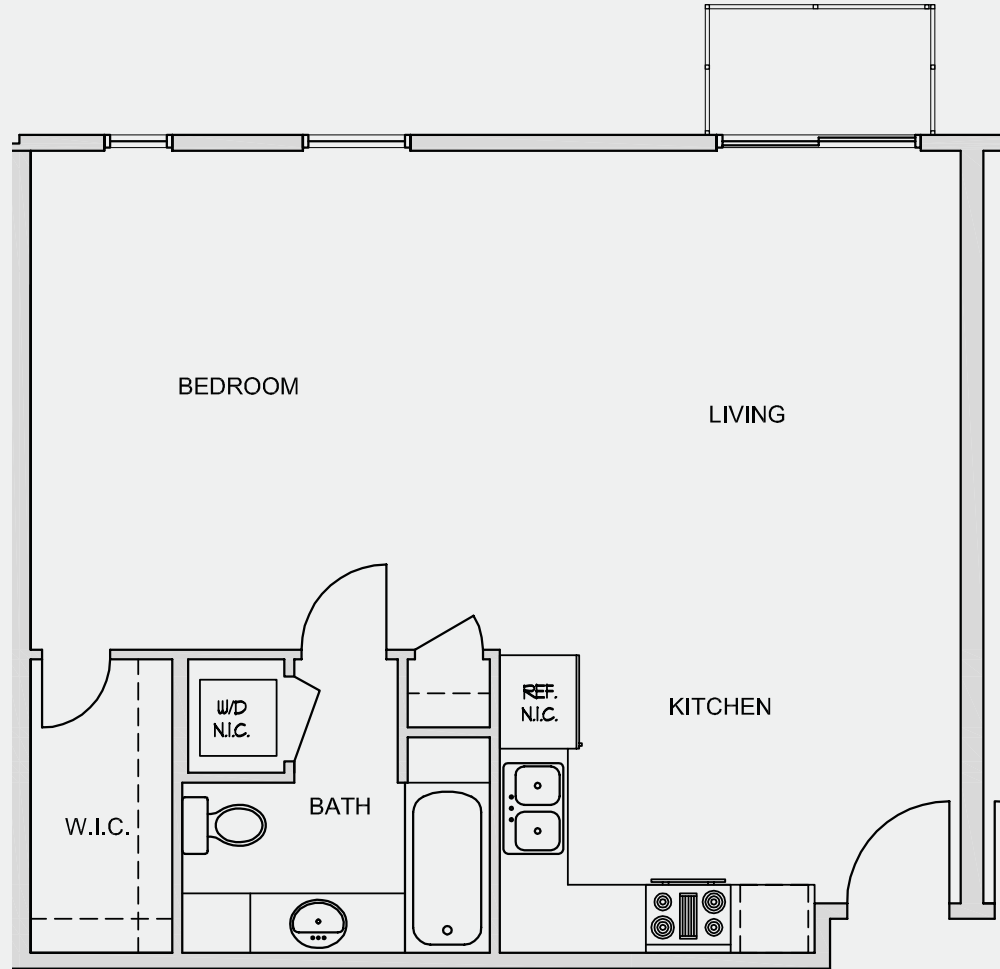

UNIT H2B - Flat

1 BEDROOM | 1 BATH

LIVING | 673 SF

BALCONY | 26 SF

VILLAGEONCONGRESS.COM

SALES + MARKETING BY

A
RICHARD COONS
Project

The unit or units shown herein are merely approximations and do not reflect the as-built dimensions of the same. The as-built dimension and size of the unit or units may vary from dimension and size reflected hereon.