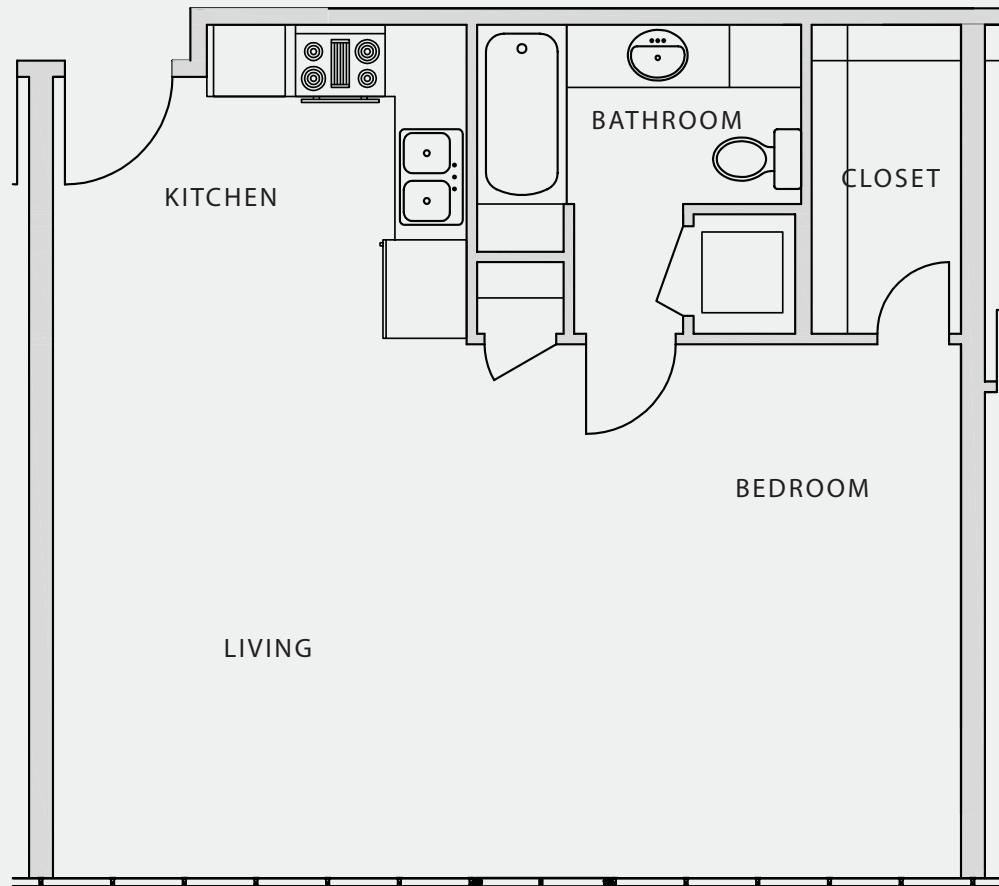

on congress

UNIT H2 - Flat

1 BEDROOM | 1 BATH

TOTAL | 673 SF

VILLAGEONCONGRESS.COM

[KALWALL]

SALES + MARKETING BY

A
RICHARD COONS
Project

The unit or units shown herein are merely approximations and do not reflect the as-built dimensions of the same. The as-built dimension and size of the unit or units may vary from dimension and size reflected hereon.