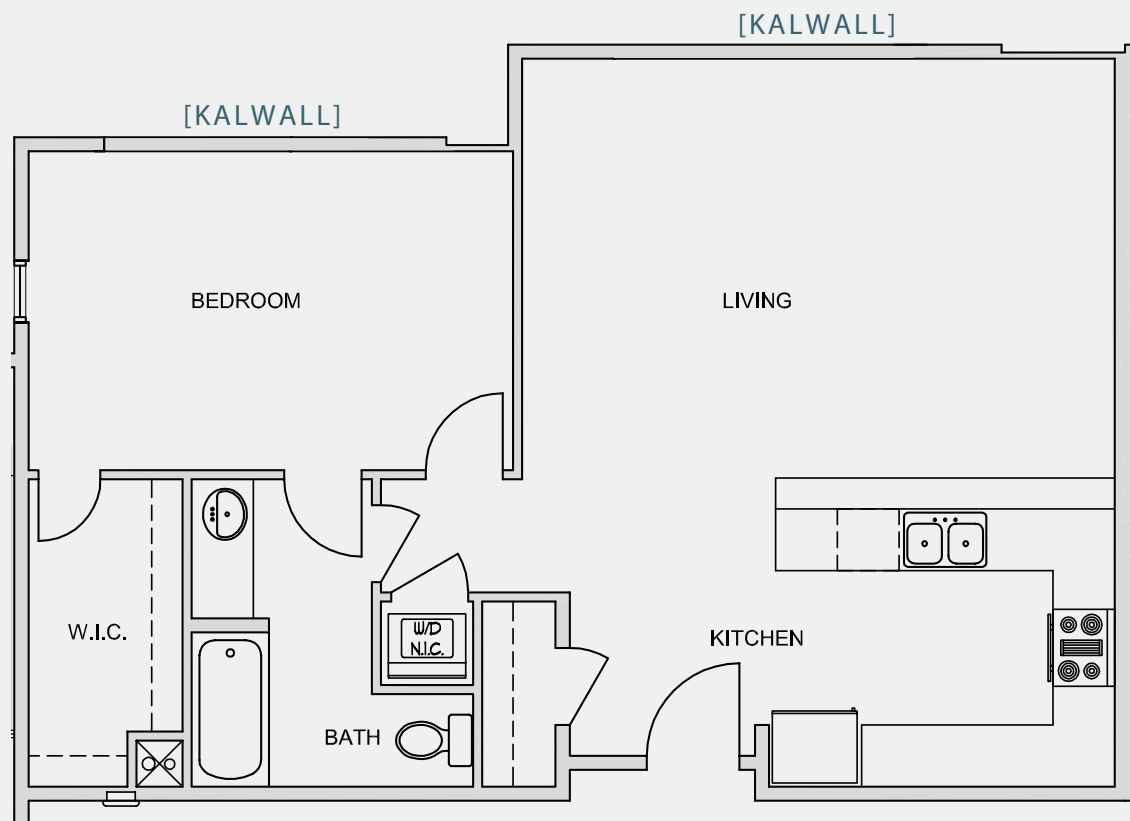

UNIT H1 - Flat

1 BEDROOM | 1 BATH

LIVING | 818SF

VILLAGEONCONGRESS.COM

SALES + MARKETING BY

A
RICHARD COONS
Project

The unit or units shown herein are merely approximations and do not reflect the as-built dimensions of the same. The as-built dimension and size of the unit or units may vary from dimension and size reflected hereon.