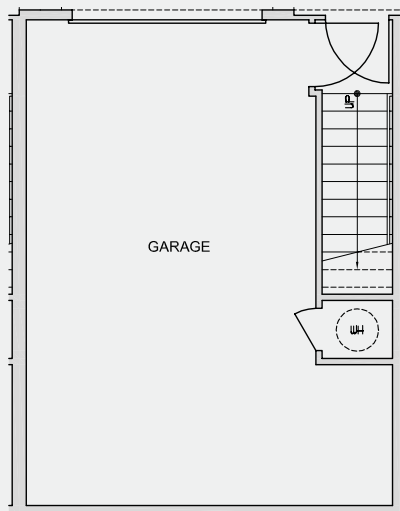

the **Village**
on congress

UNIT G1- Flat

1 BEDROOM | 1 BATH

LIVING | 954 SF

GARAGE | 373 SF

BALCONY | 40 SF

VILLAGEONCONGRESS.COM

GARAGE

FIRST FLOOR

The unit or units shown herein are merely approximations and do not reflect the as-built dimensions of the same. The as-built dimension and size of the unit or units may vary from dimension and size reflected hereon.