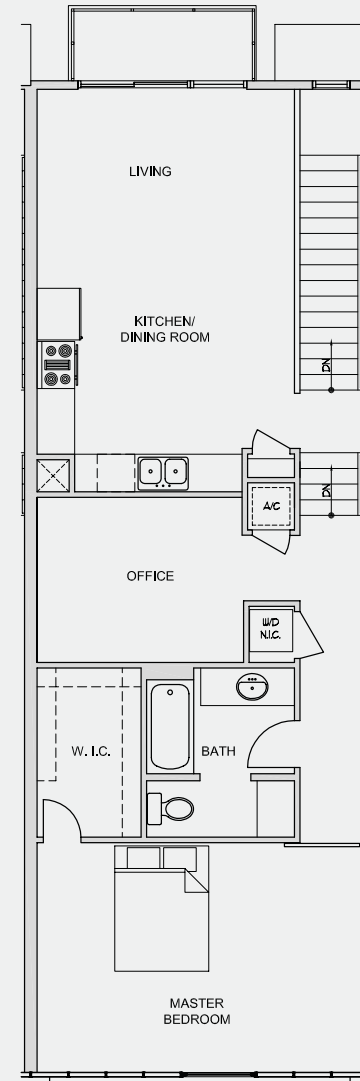

the **Village**
on congress

UNIT G1- Flat

1 BEDROOM | 1 BATH

LIVING | 954 SF

GARAGE | 373 SF

BALCONY | 40 SF

VILLAGEONCONGRESS.COM

GARAGE

FIRST FLOOR

The unit or units shown herein are merely approximations and do not reflect the as-built dimensions of the same. The as-built dimension and size of the unit or units may vary from dimension and size reflected hereon.