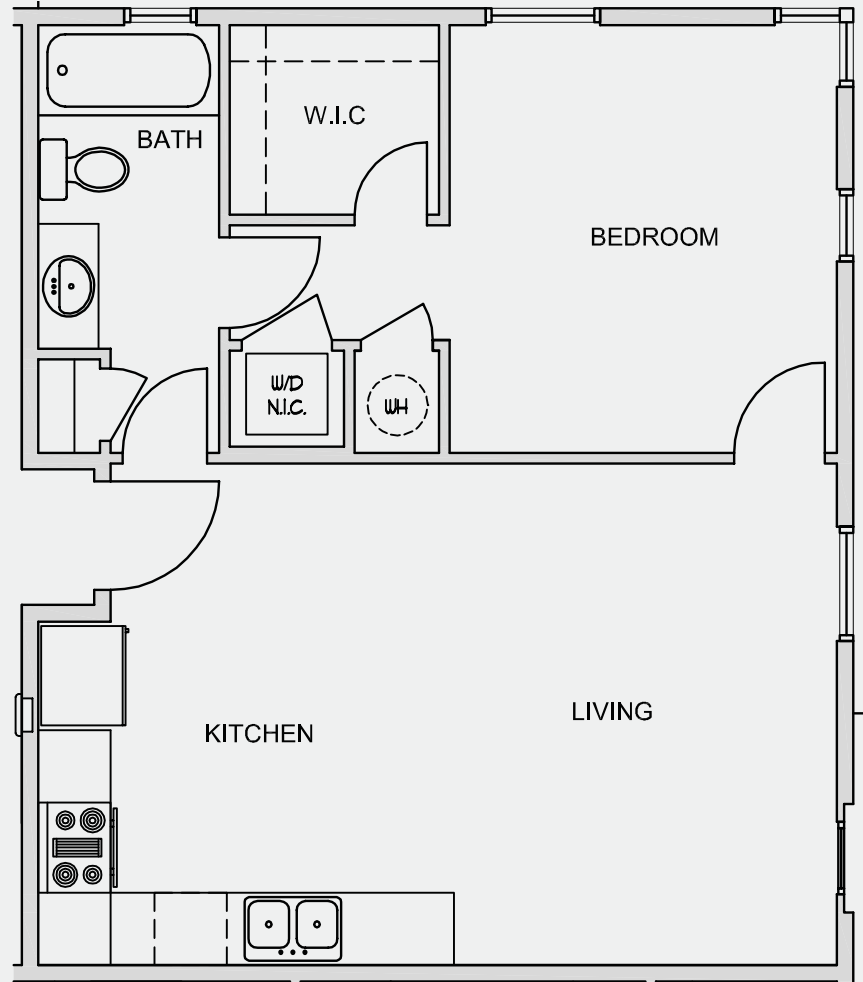

on congress

UNIT F2- Flat

1 BEDROOM | 1 BATH

LIVING | 598 SF

TOTAL | 598 SF

VILLAGEONCONGRESS.COM

SALES + MARKETING BY

A
RICHARD COONS
Project

The unit or units shown herein are merely approximations and do not reflect the as-built dimensions of the same. The as-built dimension and size of the unit or units may vary from dimension and size reflected hereon.