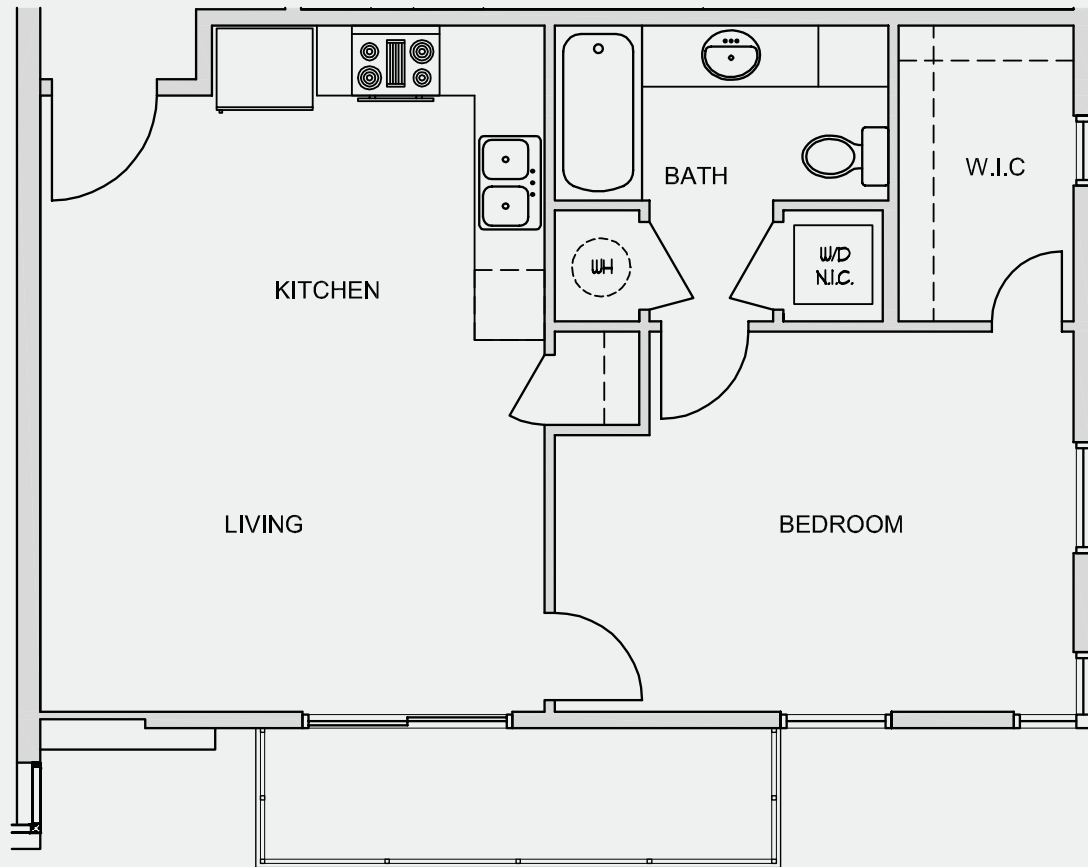

on congress

UNIT F1- Flat

1 BEDROOM | 1 BATH

LIVING | 605 SF

BALCONY | 60 SF

TOTAL | 665 SF

VILLAGEONCONGRESS.COM

SALES + MARKETING BY

A
RICHARD COONS
Project

The unit or units shown herein are merely approximations and do not reflect the as-built dimensions of the same. The as-built dimension and size of the unit or units may vary from dimension and size reflected hereon.